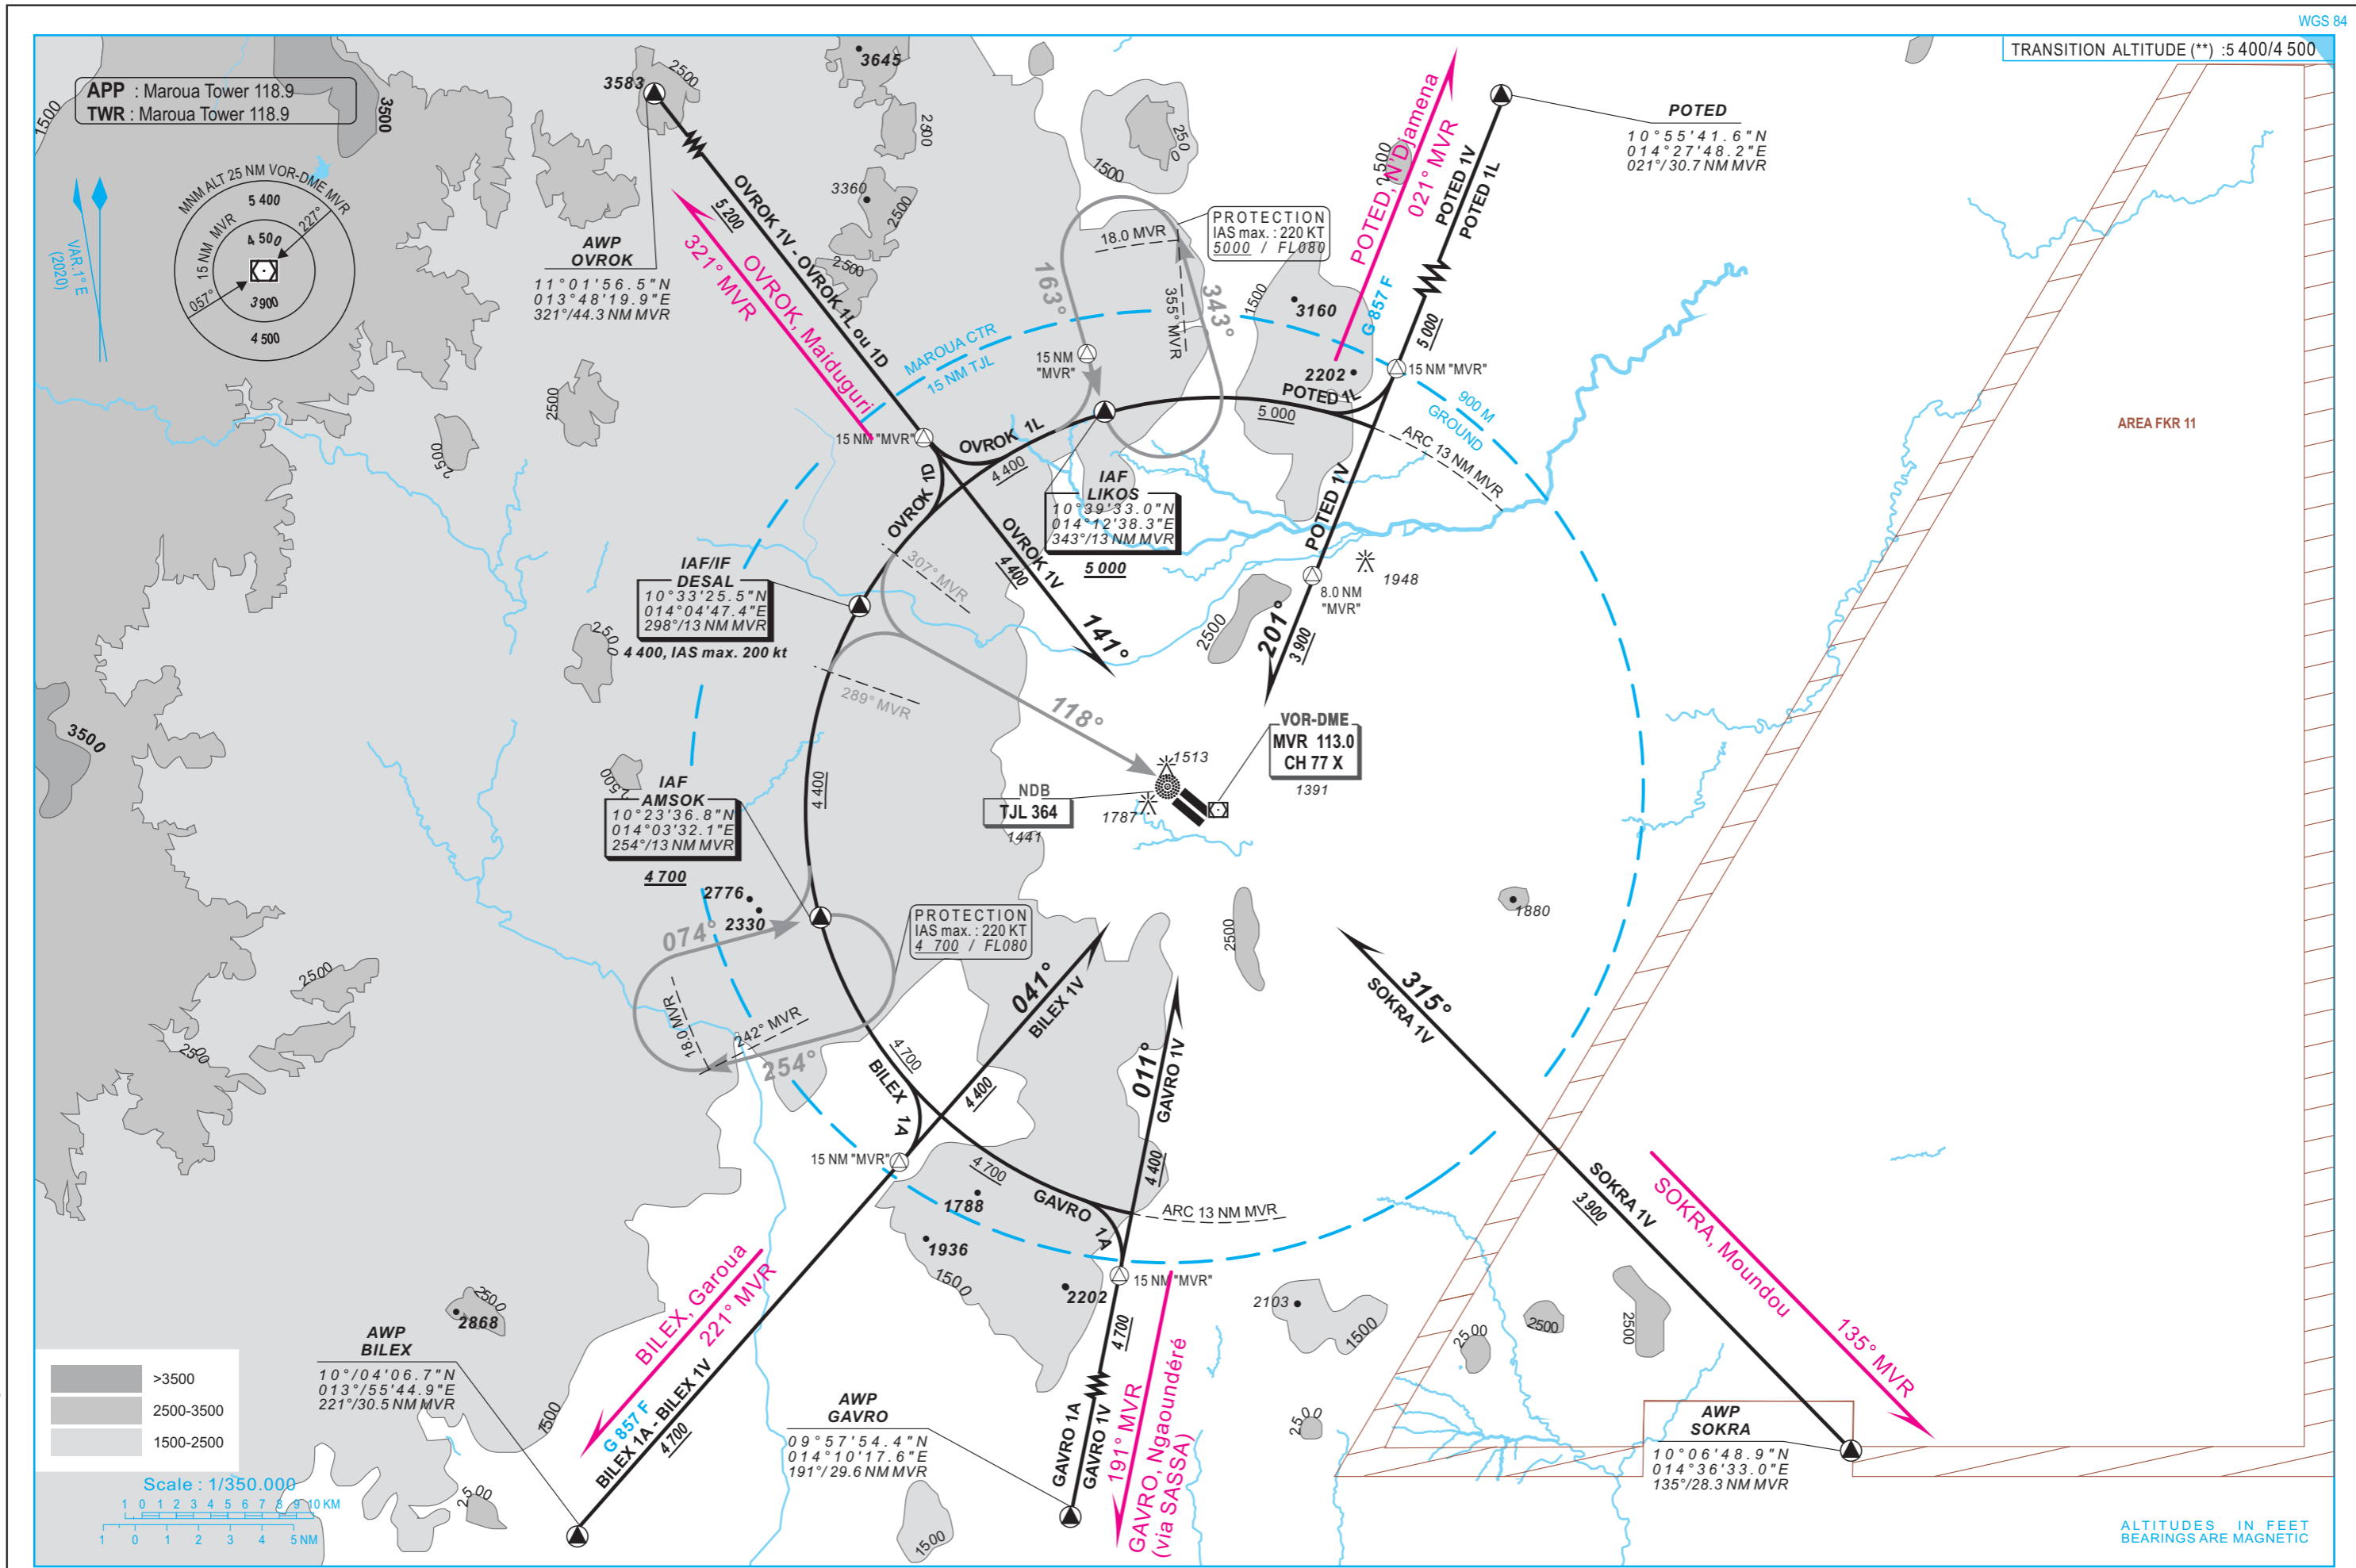

TMA - Arrival procedures

MAROUA (FKKL)

STARs - RWY 13

WGS 84

TRANSITION ALTITUDE (\*\*): 5 400/4 500

CHANGES : First edition-magnetic variation updated